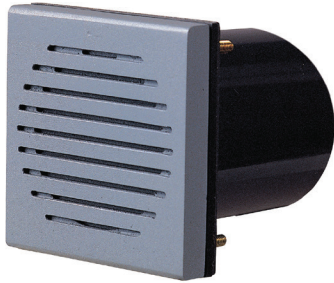

SPK

Panel Mounted Speaker

SPK

SPK Max 85dB, Panel Mounted Speaker

- General compatibility by adopting general equipment (62×62mm) mount holes
- Allowing volume control without dismantling the device
- Various sound patterns such as warning sound, melodies, and alarms can be chosen depending on the message use case
- Wiring terminal on the back side of the product
- Materials : ABS
- Sound volume : Max 85dB at 1m
- Ambient operating temperature : -25°C to +50°C
- Protection rating : IP23
- Certificates : CE Compliant

| Model number | Sound Type | Pre-recorded Sound | | | Voltage/ Current | Certificate | Weight |
|--------------|---------------|--------------------|-------------------------|------|--|------------------|------------------------|
| | | Ch | Sound Pattern | dB | | | |
| SPK | WS-5 Warnings | 1 | Fire.A-ANG | 85dB | DC12V / 0.288A DC24V / 0.155A AC110V / 0.036A AC220V / 0.018A | CE DC24V only | DC-0.19kg AC-0.21kg |
| | | 2 | Emergency WA-U(Yelp) | 85dB | | | |
| | | 3 | Ambulance PI-PO(Hi-low) | 85dB | | | |
| | | 4 | Machinery Fault | 85dB | | | |
| | | 5 | High Expansion | 83dB | | | |
| | WM-5 Melodies | 1 | Sweet Home | 85dB | | | |
| | | 2 | For Elise | 85dB | | | |
| | | 3 | Cuckoo's Waltz | 85dB | | | |
| | | 4 | Piano Sonata | 85dB | | | |
| | | 5 | Turkish March | 85dB | | | |
| | WA-5 Alarms | 1 | Beep Intermittent | 83dB | | | |
| | | 2 | Door Chime | 83dB | | | |
| | | 3 | Phone Ring | 85dB | | | |
| | | 4 | PI.PI.PI Short | 85dB | | | |
| | | 5 | Tripping Beat | 85dB | | | |

Terminal box for power and sound (back side)

Technical Diagram

(Units : mm)

Ordering Specification

| | | | | |
|----------------|---|---|---|--|
| SPK | - | WM | - | 220 |
| [Model number] | | [Sound] | | [Voltage] |
| • SPK | | • WS-Warning • WM-Melody • WA-Alarm | | • 12-DC12V • 24-DC24V • 110-AC110V • 220-AC220V |