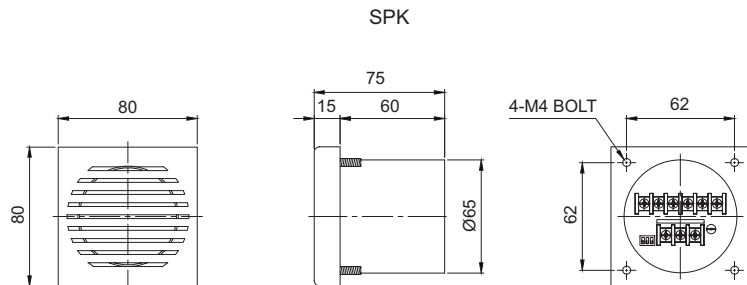

Terminal box for power and sound (back side)

Technical Diagram

(Units : mm)

Ordering Specification

| | | | | |
|----------------|---|---|---|--|
| SPK | - | WM | - | 220 |
| [Model number] | | [Sound] | | [Voltage] |
| • SPK | | • WS-Warning • WM-Melody • WA-Alarm | | • 12-DC12V • 24-DC24V • 110-AC110V • 220-AC220V |